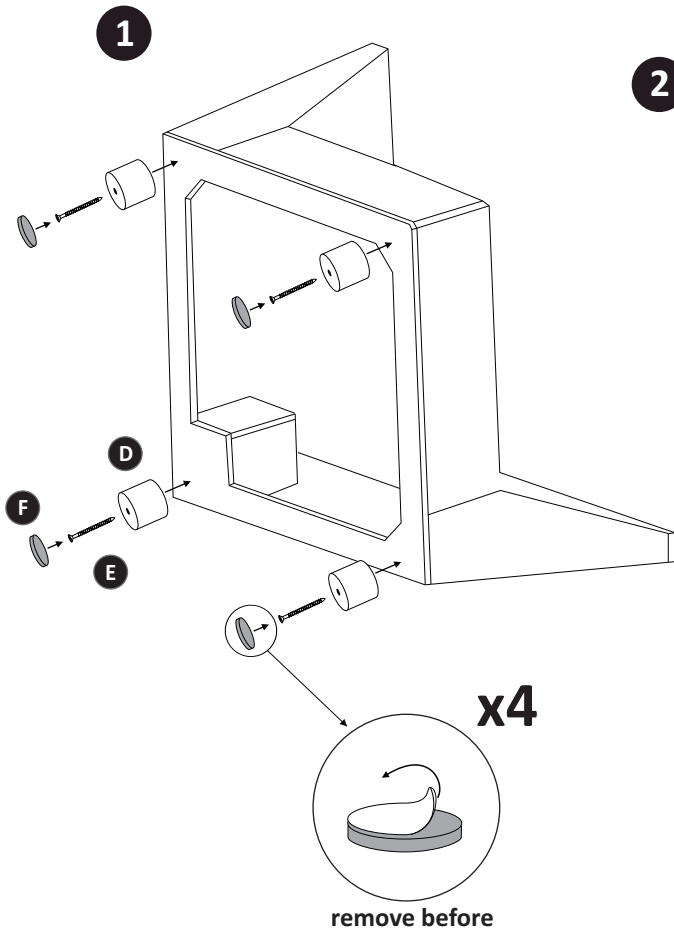

ASSEMBLY INSTRUCTION FOR BED SOFA WITH OPEN CORNER

KRP01228

A x8	B M6-10 x16	C M6-12 x4	D x8	E 4,8-40 x8	F x8	G M8-50 x2
H Ø5 x1						

1